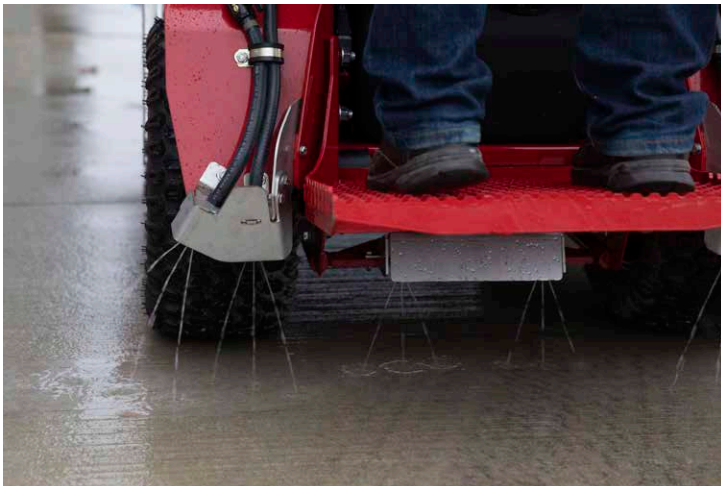

# BRINE KIT

NB200

# BRINE KIT

Model	NB200
Volume	20 GAL (76 L)
Spray Pattern	36–48 inches (91–122 cm)

The NB200 Brine Kit features a 20 gallon tank, rear mounted nozzles, and a spray wand. The nozzles distribute brine in a 36" - 48" spray pattern. The optional wand features a coiled hose for easy storage and operation.