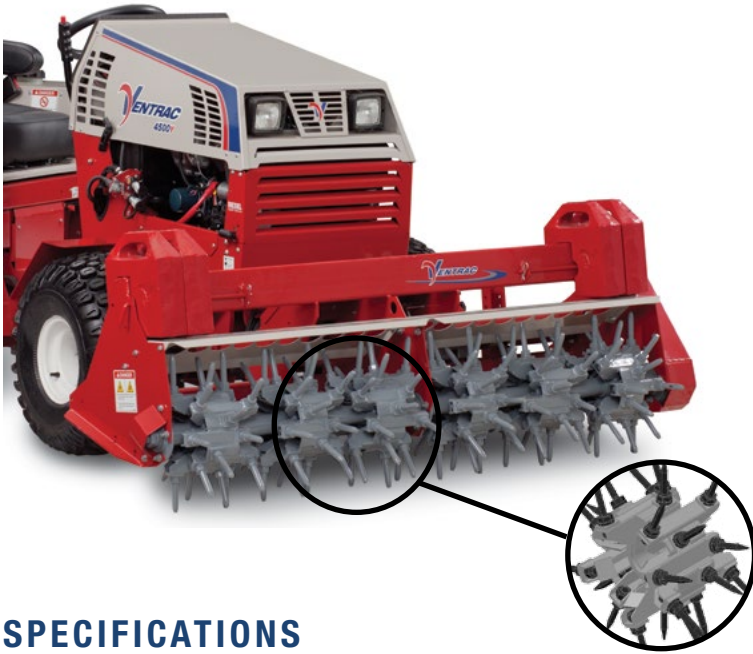

EA600 Aera-Vator

TRACTOR COMPATIBILITY KEY:

3400

4500

Shown with optional weights

SPECIFICATIONS

Stock Code	39.55460
Rear Roller Kit Option	70.8014
Tines	9/16 x 3 1/2 inches (1.4 x 9 cm)
Vibration Depth	2 3/4 inches (6.9 cm)
Aeration Density	8 holes per ft ² (99 holes per m ²)
Shaft Speed	800 cycles/minute
Optimal Engine Speed	3200 RPM

* Requires the 12 Volt Switch & Plug Kit on Tractor

All specifications subject to change without notice or obligation

STANDARD FEATURES

- Jack Stand
- Weight Mounting Bar
- “Cornerless” Frame
- Ventrac Mount System

The AERA-Vator is designed to stir and loosen the soil beneath the sod without destroying the turf. The EA600 creates a core hole without bringing a core plug to the surface, leaving the turf ready for use immediately after treatment. Eight holes are created each square foot (99 holes per square meter) and hole size is regulated by drive speed. The slower the drive speed, the larger the hole.

The AERA-Vator works best in dry unirrigated ground leaving a core hole while fracturing the sub soil.

The EA600 is built with the Ventrac Mount System, allowing for easy attachment changes, and comes with a standard jack stand for easy mounting.